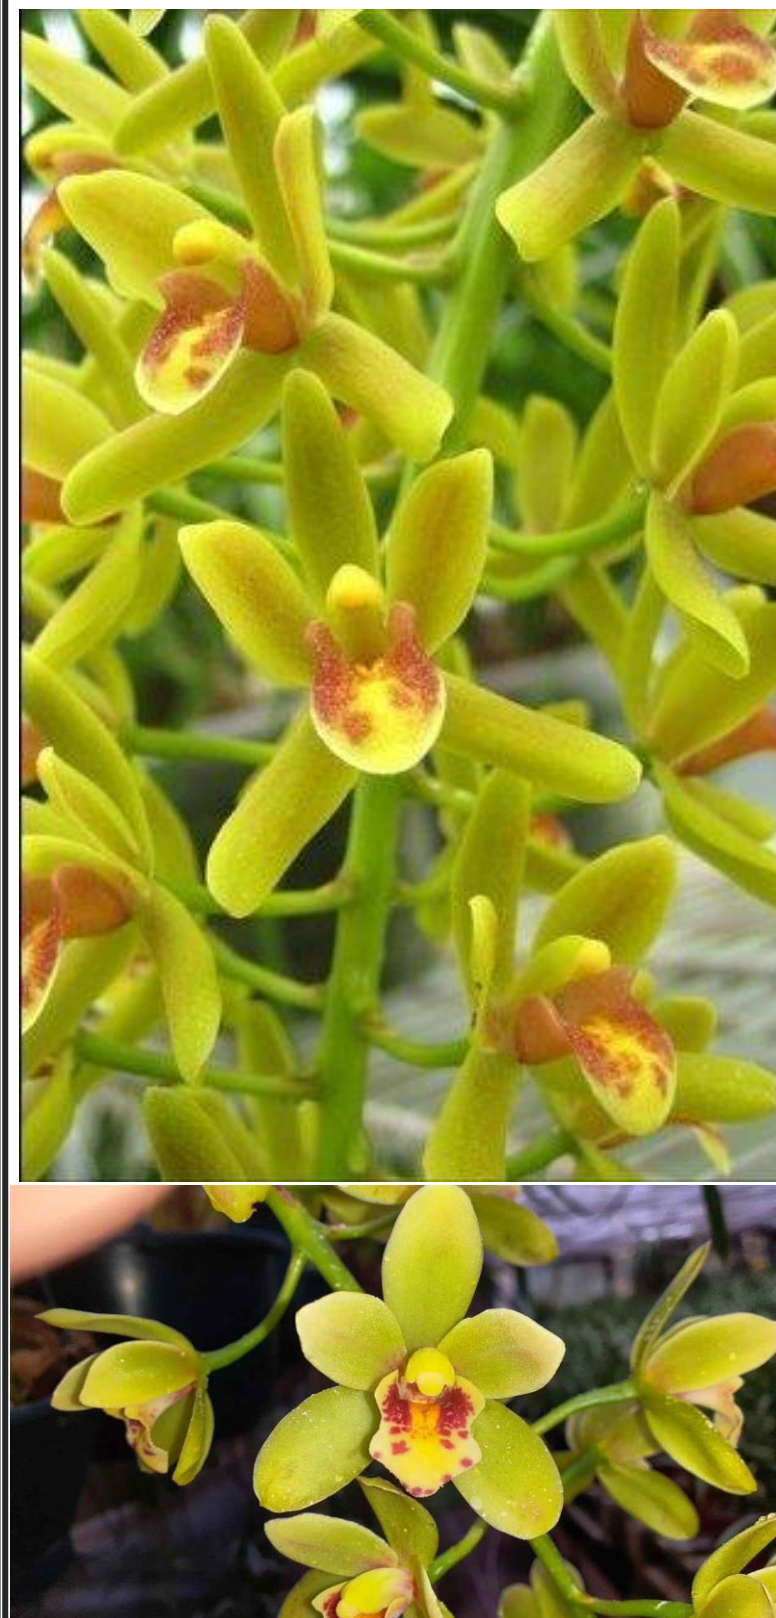

OS2004 Cym. Cliff Hutchings x Self
Pendulous green , miniature
12cm pot 12-18months to flower. R120

**Now
only
R99**

OS2040 Cym. Fifi 'Harry' x cananiculatum '
Heat tolerant .Novelty cross , should result in spotted yellow-beige.
12cm pot 18-24 months to flower. R120

**Warm
Tolerant**

OS2050 Cym. Fifi 'Harry'
Large heat tolerant arching type, flowers late
season October to November.
15cm Hanging basket. Flowering size R250

**Warm
Tolerant**

OS2045 Cym. Pee Wee x Fifi 'Harry'
A cross between pendulous yellows, Intermediate
pendulous green to yellow expected
15cm Hanging basket. Flowering size R250

**Warm
Tolerant**

**Now
only
R199**