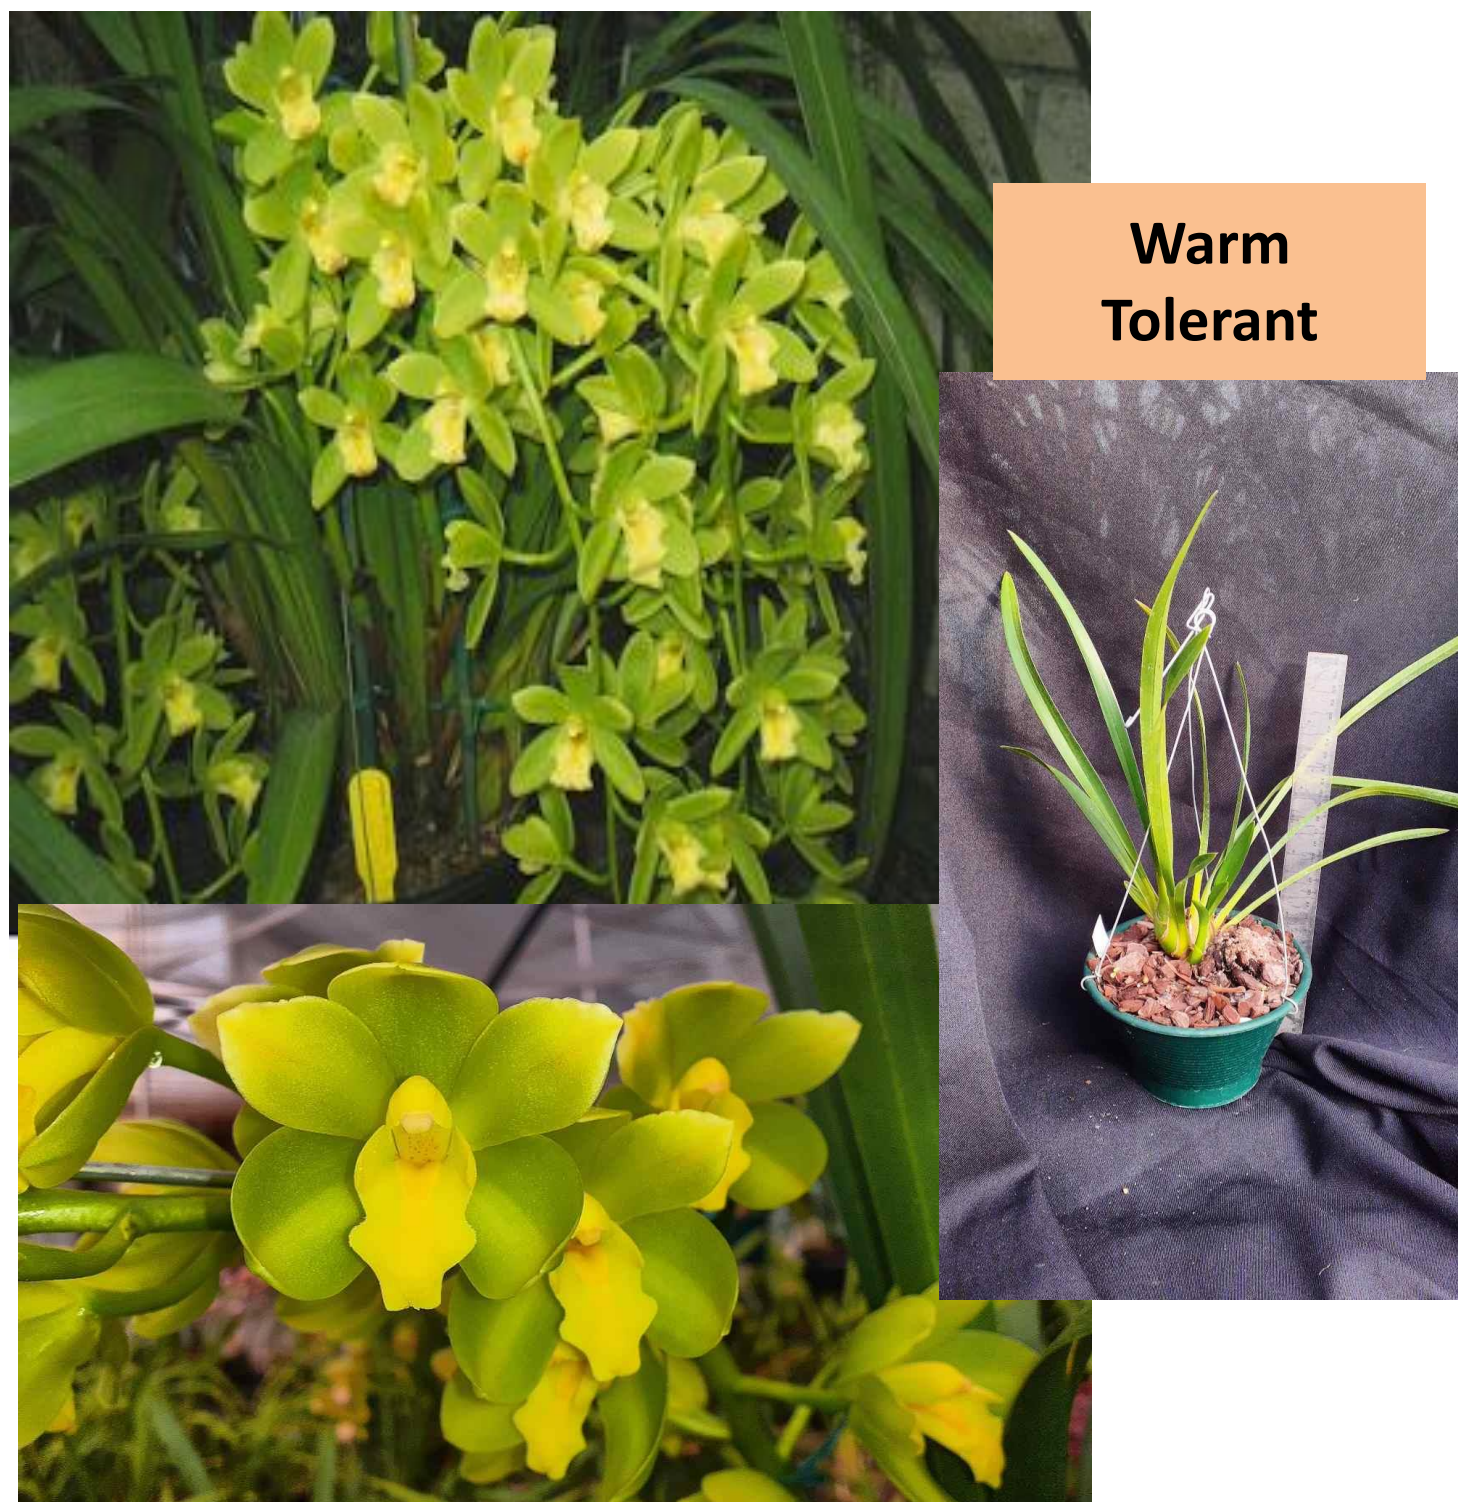

OS2050 Cym. Fifi 'Harry'
Large heat tolerant arching type, flowers late
season October to November.
15cm Hanging basket. Flowering size R250

**Warm
Tolerant**

OS2045 Cym. Pee Wee x Fifi 'Harry'
A cross between pendulous yellows, Intermediate
pendulous green to yellow expected
15cm Hanging basket. Flowering size R250

**Warm
Tolerant**

**Now
only
R199**