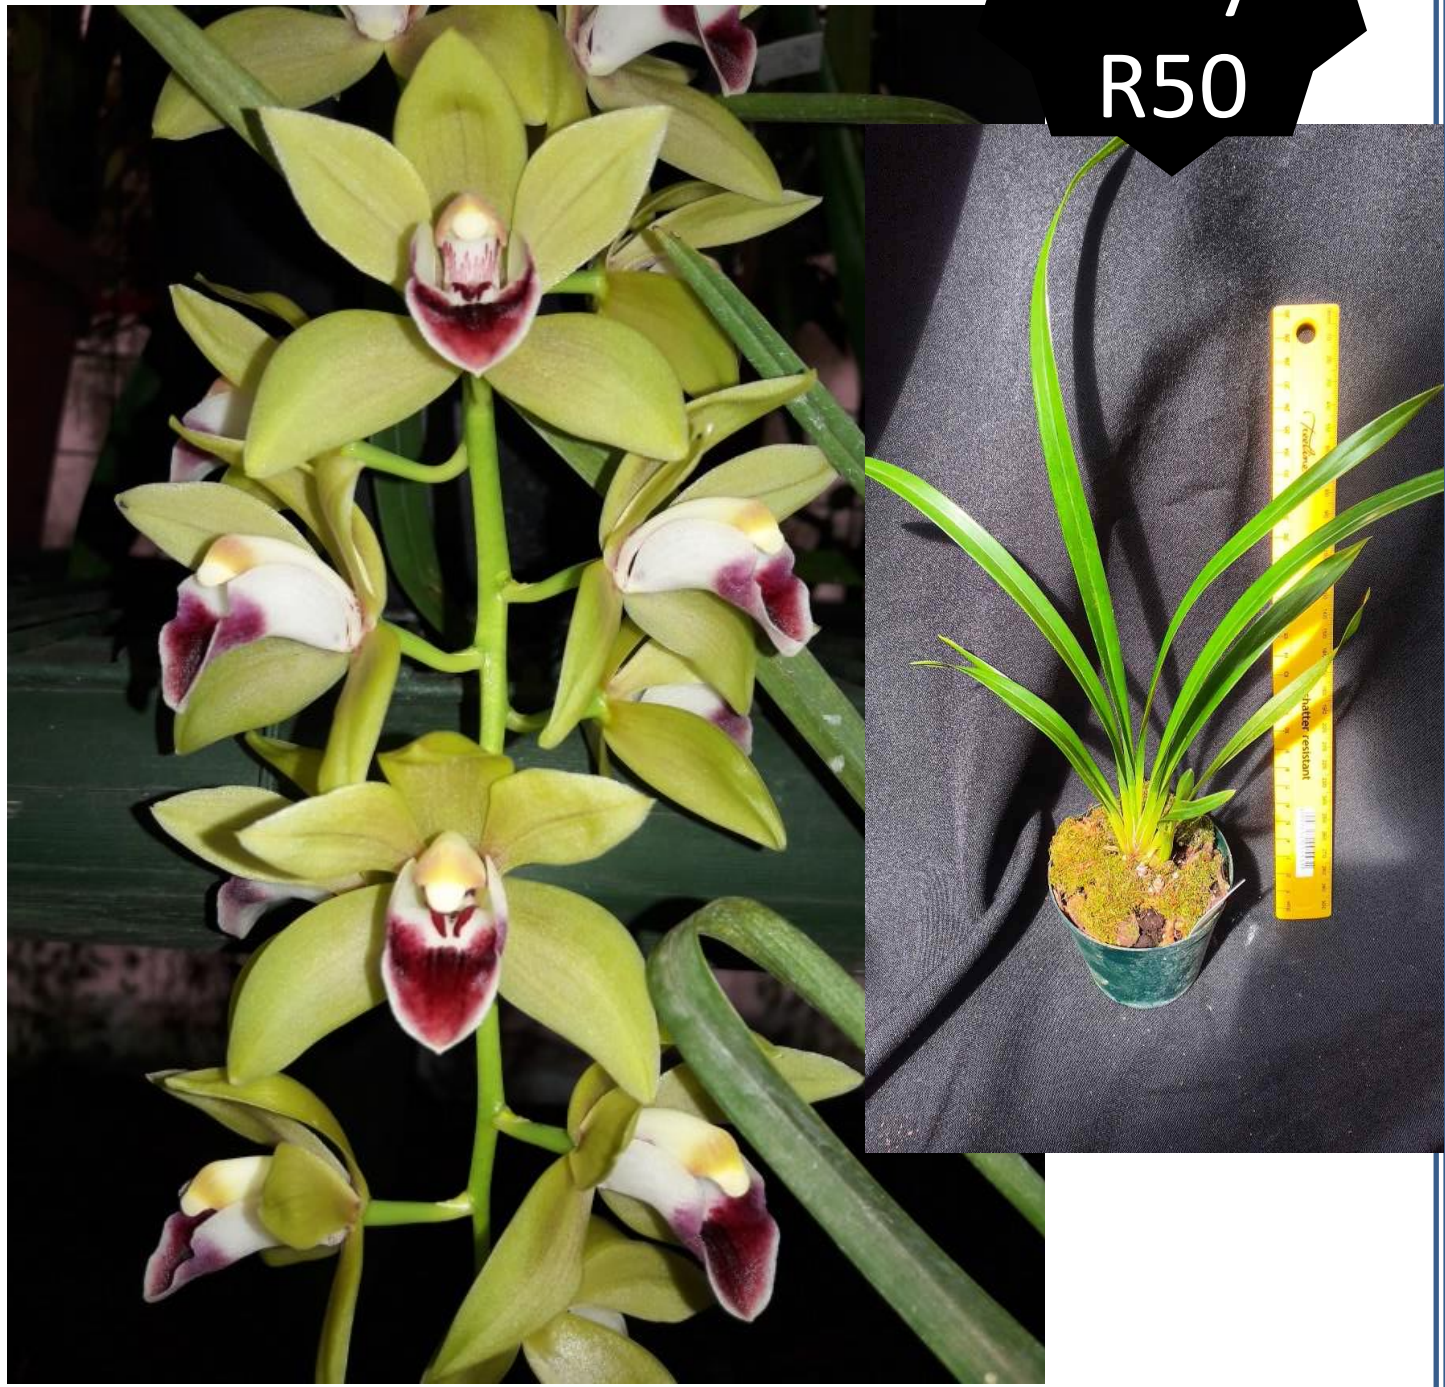

OS2121 Cym. Cliff Hutchings 'NH' 4N X Enzan Olive
‘Green arching to pendulous with red to pink lip.
Miniature
10cm pot. 24 months to flower. R80

**Now
only
R50**