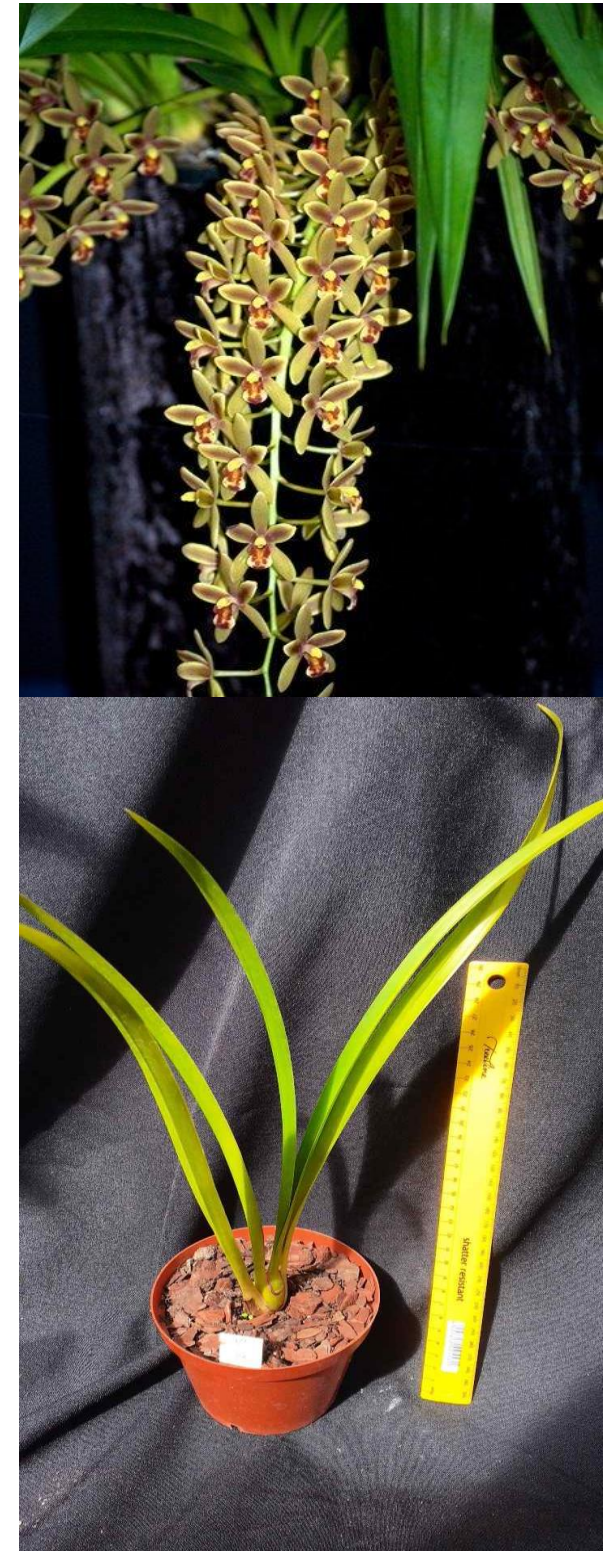

OS2004 Cym. Cliff Hutchings x Self
Pendulous green , miniature
12cm pot 12-18months to flower. R120

**Now
only
R99**

OS2040 Cym. Fifi 'Harry' x cananiculatum '
Heat tolerant .Novelty cross , should result in spotted yellow-beige.
12cm pot 18-24 months to flower. R120

**Warm
Tolerant**

OS2050 Cym. Fifi 'Harry'
Large heat tolerant arching type, flowers late
season October to November.
15cm Hanging basket. Flowering size R250

**Warm
Tolerant**

OS2045 Cym. Pee Wee x Fifi 'Harry'
A cross between pendulous yellows, Intermediate
pendulous green to yellow expected
15cm Hanging basket. Flowering size R250

**Warm
Tolerant**

**Now
only
R199**