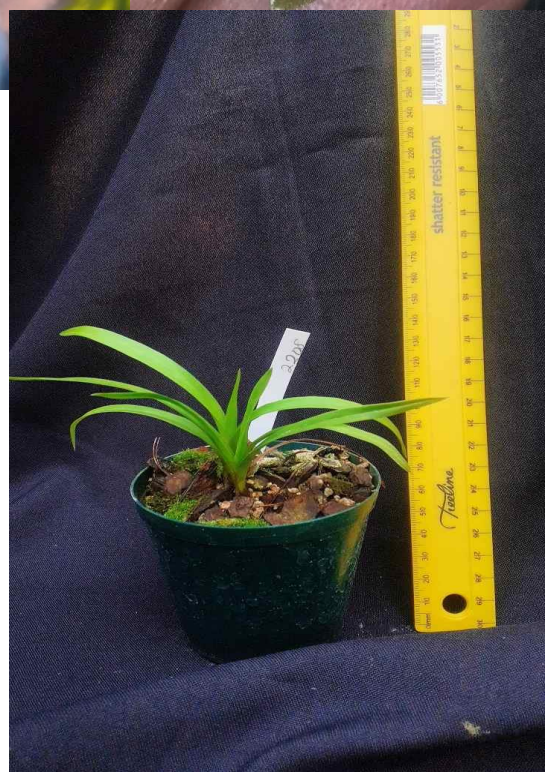

10cm pot. 24 months to flower. R80

Now only R50

warm Tolerant

OS2215 Cym. Moondust 'Perth' x pumilum alba

Miniature pendulous

10cm pot. 24-30 months to flower. R60

Now only R50

OS2216 Cym. Grand Devon x lowianum

Green pendulous with purple lip
10cm pot. 24-30 months to flower. R60

Now
only
R50

OS2211 Cym. Dots DownUnder 'NH'

X Nancy Miyamoto 'Priscilla' AM/SAOC
Pink spotted arching type
10cm pot. 24-30 months to flower. R60

Now
only
R50

OS2210 Cym. Devon Parish x pumilum alba

Ultra mini with White to green petals with white to pink spotted lip.
10cm pot. 24-30 months to flower. R60

Now
only
R50

OS2214 Cym. Pee Wee x pumilum alba