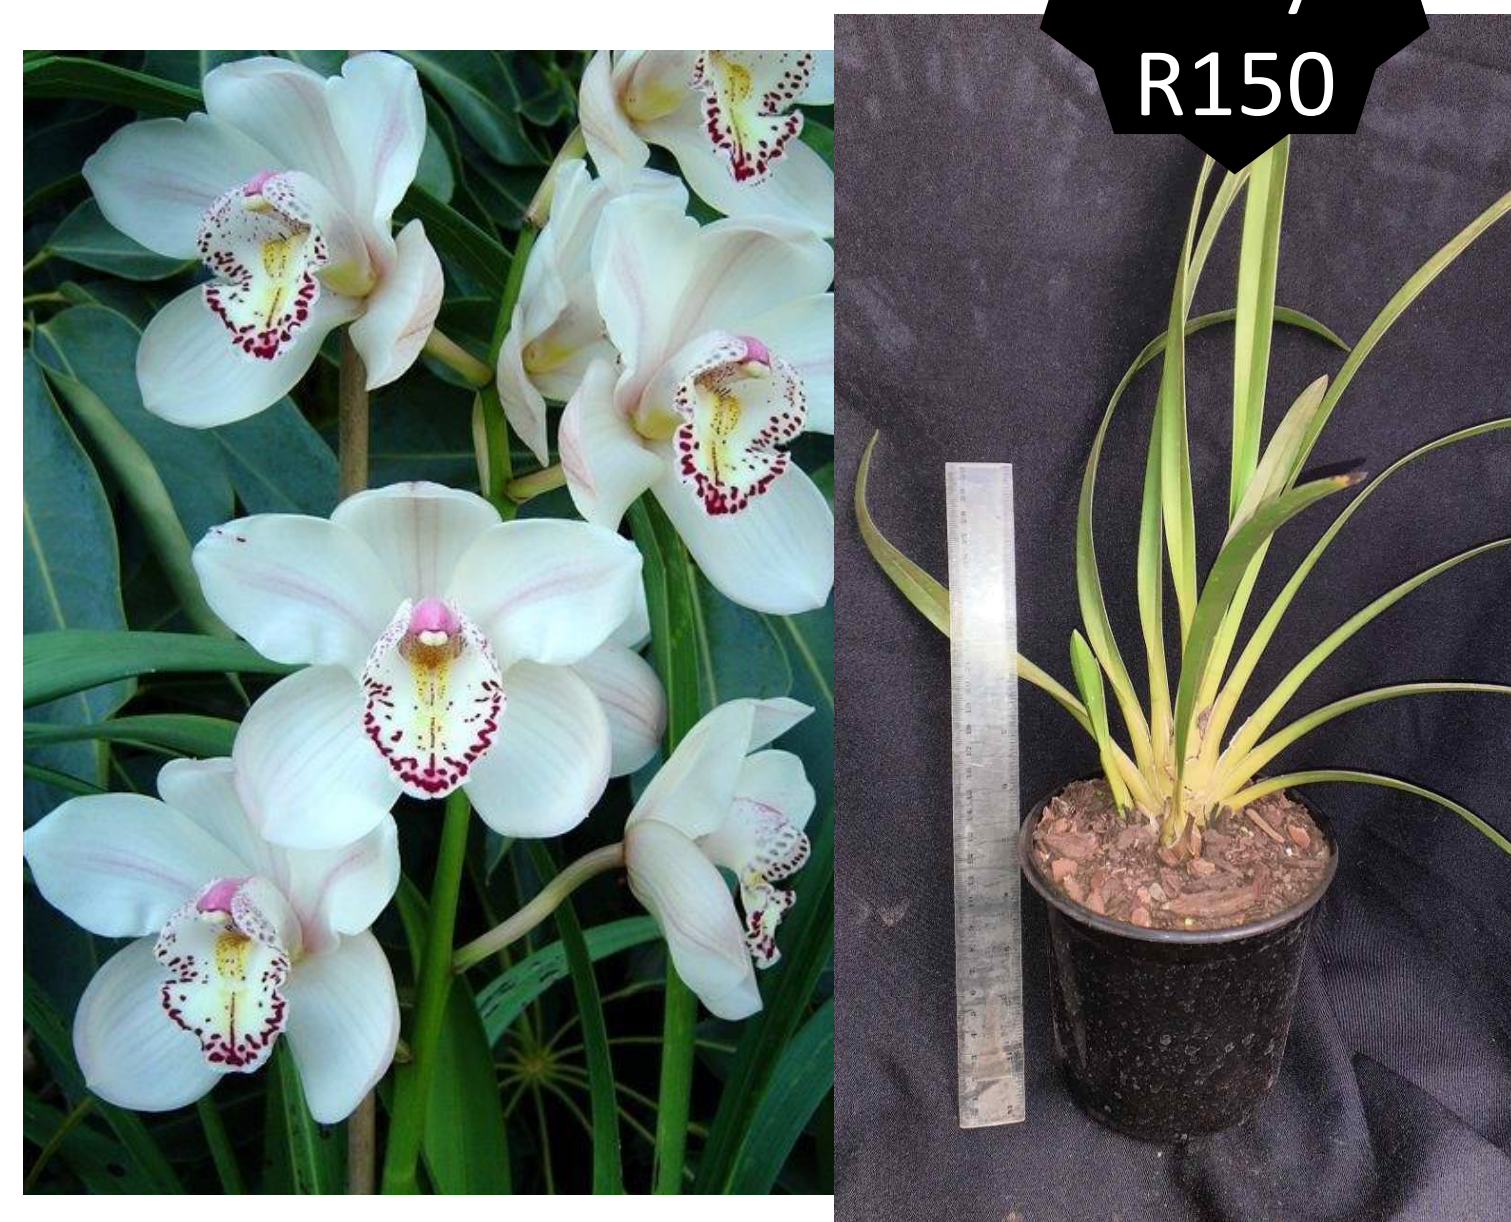

Orchidology Cymbidium Standard flowering types 2024Q4

**Black
November
Special
Up to 30%
off**

Actual orchids

We have the following cymbidium orchids available, these are 3 year old orchids and should flower for the next flowering season . Available in 12/14 or 15cm pots/baskets. Where we can we have provided potential progeny descriptions as well as a picture of the expected outcome, progeny could vary from what we describe depending on genes and variance somewhere in the parents ancestry . Many of the cymbidiums are first of their types and won't be found elsewhere . New seedlings will be added from time to time , please enquire at paul@orchidology.co.za or Joshua@orchidology.co.za / www.orchidology.co.za

Expect dark to light pink with some spotting with a striking red lip.
Pics. Actual parent First flowering
3-4 growths , flowering size ,15cmpot , R195

Now
only
R150

OS1910 Cym. Baltic Glacier ' Mint Ice' x (Darch Mousse 'Soft Pink' x John Wooden Beauty Beach')

The progeny should be productive plants ,floriferous with high flower counts and well shaped blooms. Whites through pinks.
3-4 growths , flowering size ,15cmpot , R195

Now
only
R150

OS1912 Cym. Baltic Glacier ' Mint Ice' x Beau Guest 'Wing Post'