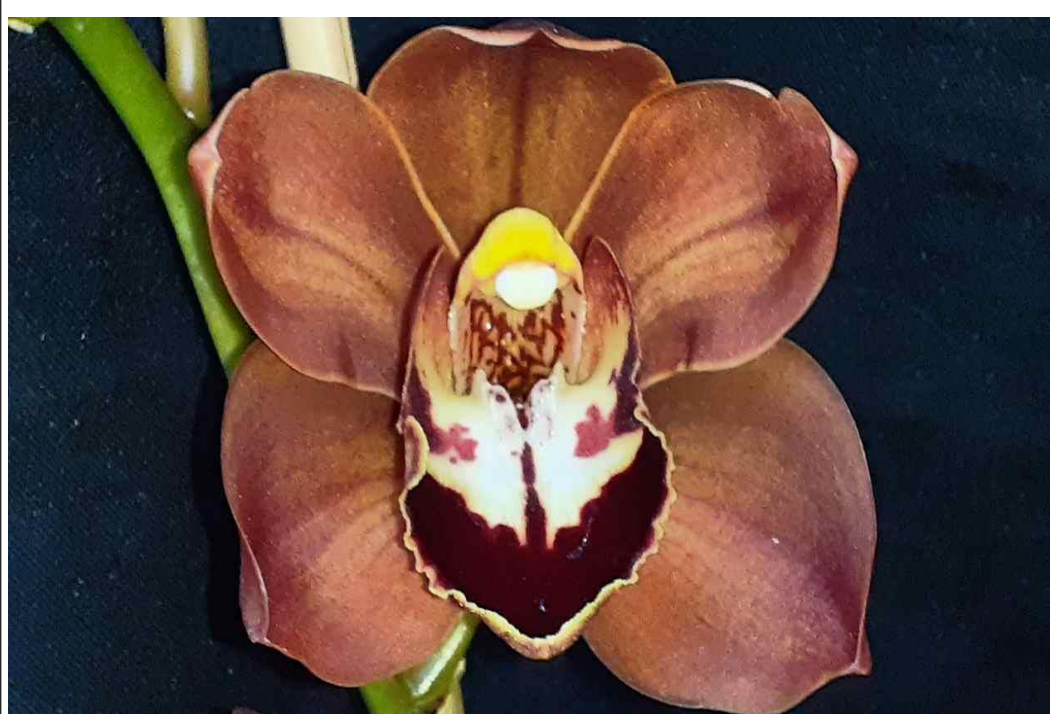

Concolour greens standards expected, some yellow and orange possible .Pics. Actual parent
3 growths , Near flowering size ,15cmpot , R195

Now
only
R150

OS1918 Cym. Darling Chocolate x Kalahari Sunset

Chocolate coloured standard cymbidium x Kalahari Sunset which is a burnt orange std, large flowers , 20+ per stem. Expect the best of browns through to dark maroon.

Now only R150

3-5 growths , flowering size ,15cmpot , R185

OS1917 Cym. Darling Chocolate x Cape Inferno

Chocolate coloured standard cymbidium x onto Maroon coloured standard cymbidium. Expect dark colour browns through to mahogany maroons. 3-5 growths , flowering size ,15cmpot , R185

Now only R150

OS1919 Cym. Darling Chocolate x Ruby Flame 'Mary'

Chocolate coloured standard cymbidium x onto a productive intermediate pink with cupped pink shape blooms which are exceptionally long lasting. The progeny should be productive plants ,floriferous with high flower counts and we expect .Browns through to maroon shades expected.