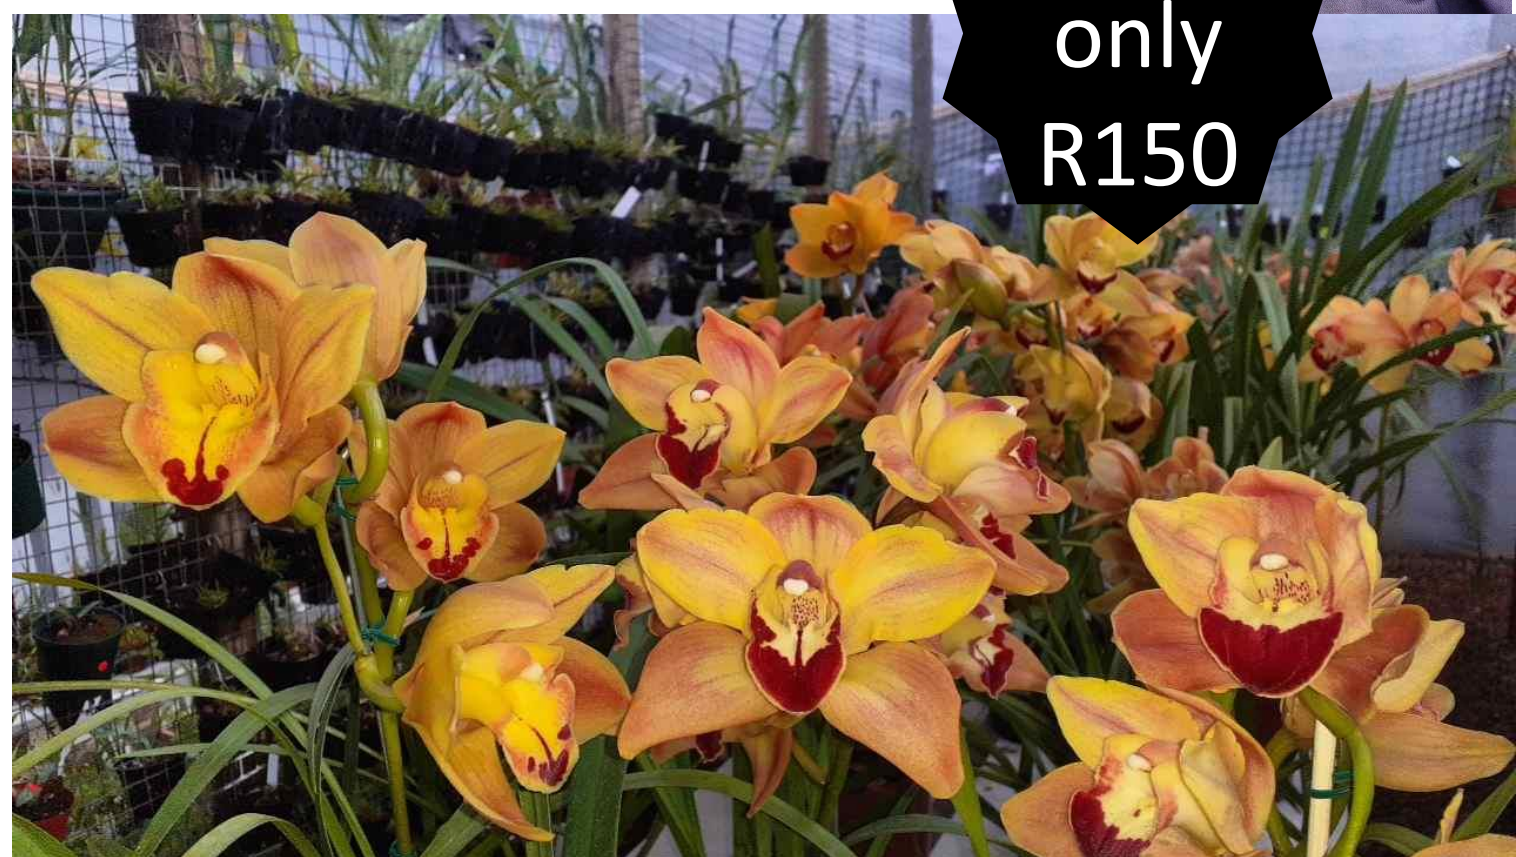

OS1921 Cym. Fifington x Paddy Mouse 'Heart Attack'

We are hoping for a good cymbidium for the potplant trade with bright yellow to orange colouring and not to large in growth habit.

3-5 growths , flowering size ,15cmpot , R185

Now only R150