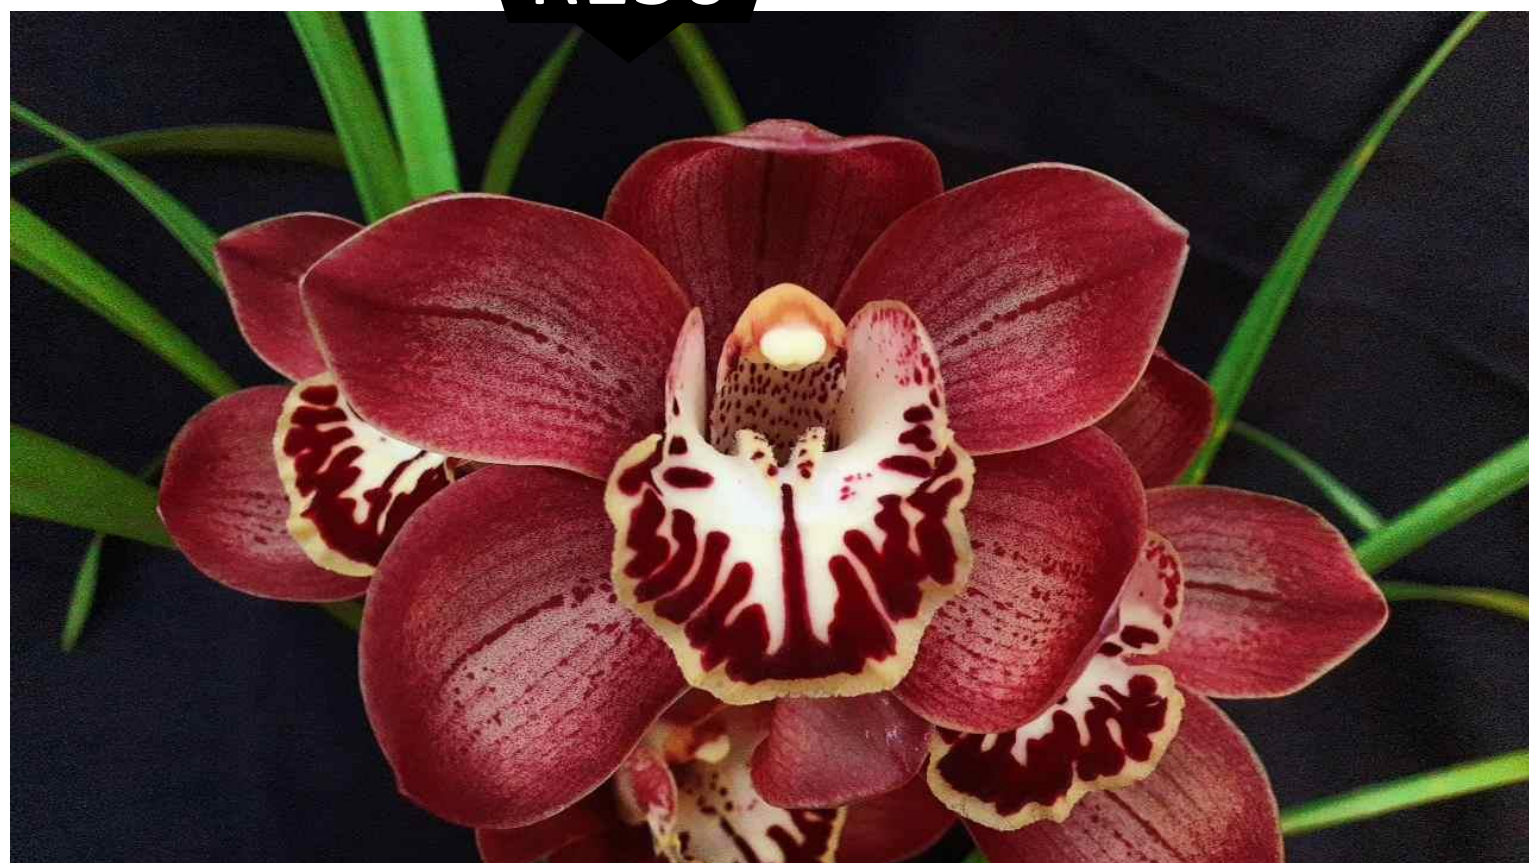

4-5 growths , Flowering size ,18cm pot , R275

**Now
only
R199**

**OS1823. Cym. Kalahari Sunset x
Darch Freak '**

Dusty sunset brown , large long stems of 20 + , Progeny should be browns , orange through to pinks with red spots inbetween.