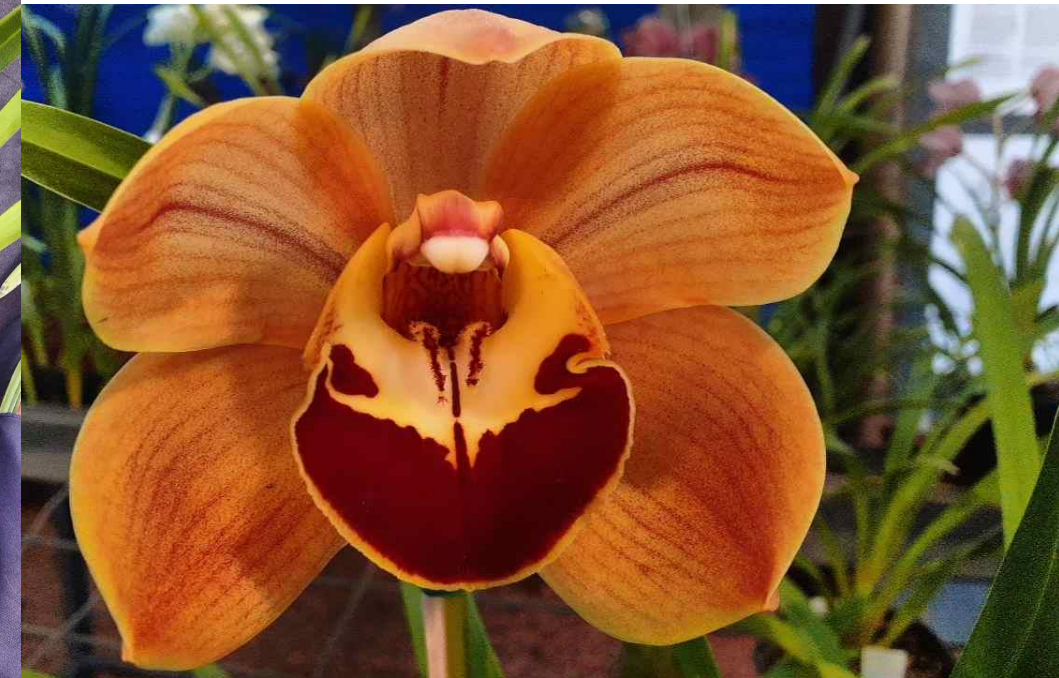

Concolour greens standards expected, some yellow and orange possible .Pics. Actual parent
3 growths , Near flowering size ,15cmpot , R195

Now
only
R150

OS1918 Cym. Darling Chocolate x Kalahari Sunset

Chocolate coloured standard cymbidium x Kalahari Sunset which is a burnt orange std, large flowers , 20+ per stem. Expect the best of browns through to dark maroon.

Now only R150

3-5 growths , flowering size ,15cmpot , R185

OS1917 Cym. Darling Chocolate x Cape Inferno

Chocolate coloured standard cymbidium x onto Maroon coloured standard cymbidium. Expect dark colour browns through to mahogany maroons. 3-5 growths , flowering size ,15cmpot , R185

Now only R150

OS1919 Cym. Darling Chocolate x Ruby Flame 'Mary'

Chocolate coloured standard cymbidium x onto a productive intermediate pink with cupped pink shape blooms which are exceptionally long lasting. The progeny should be productive plants ,floriferous with high flower counts and we expect .Browns through to maroon shades expected.

3-5 growths , flowering size ,15cmpot , R185

Now only R150

OS1915 Cym. Darch Goshawk x Cape Inferno

Two striking parents , Yellow Gold x Dark mahogany. We are hoping for orchids with strong spikes , good flower colour and a range of colours .