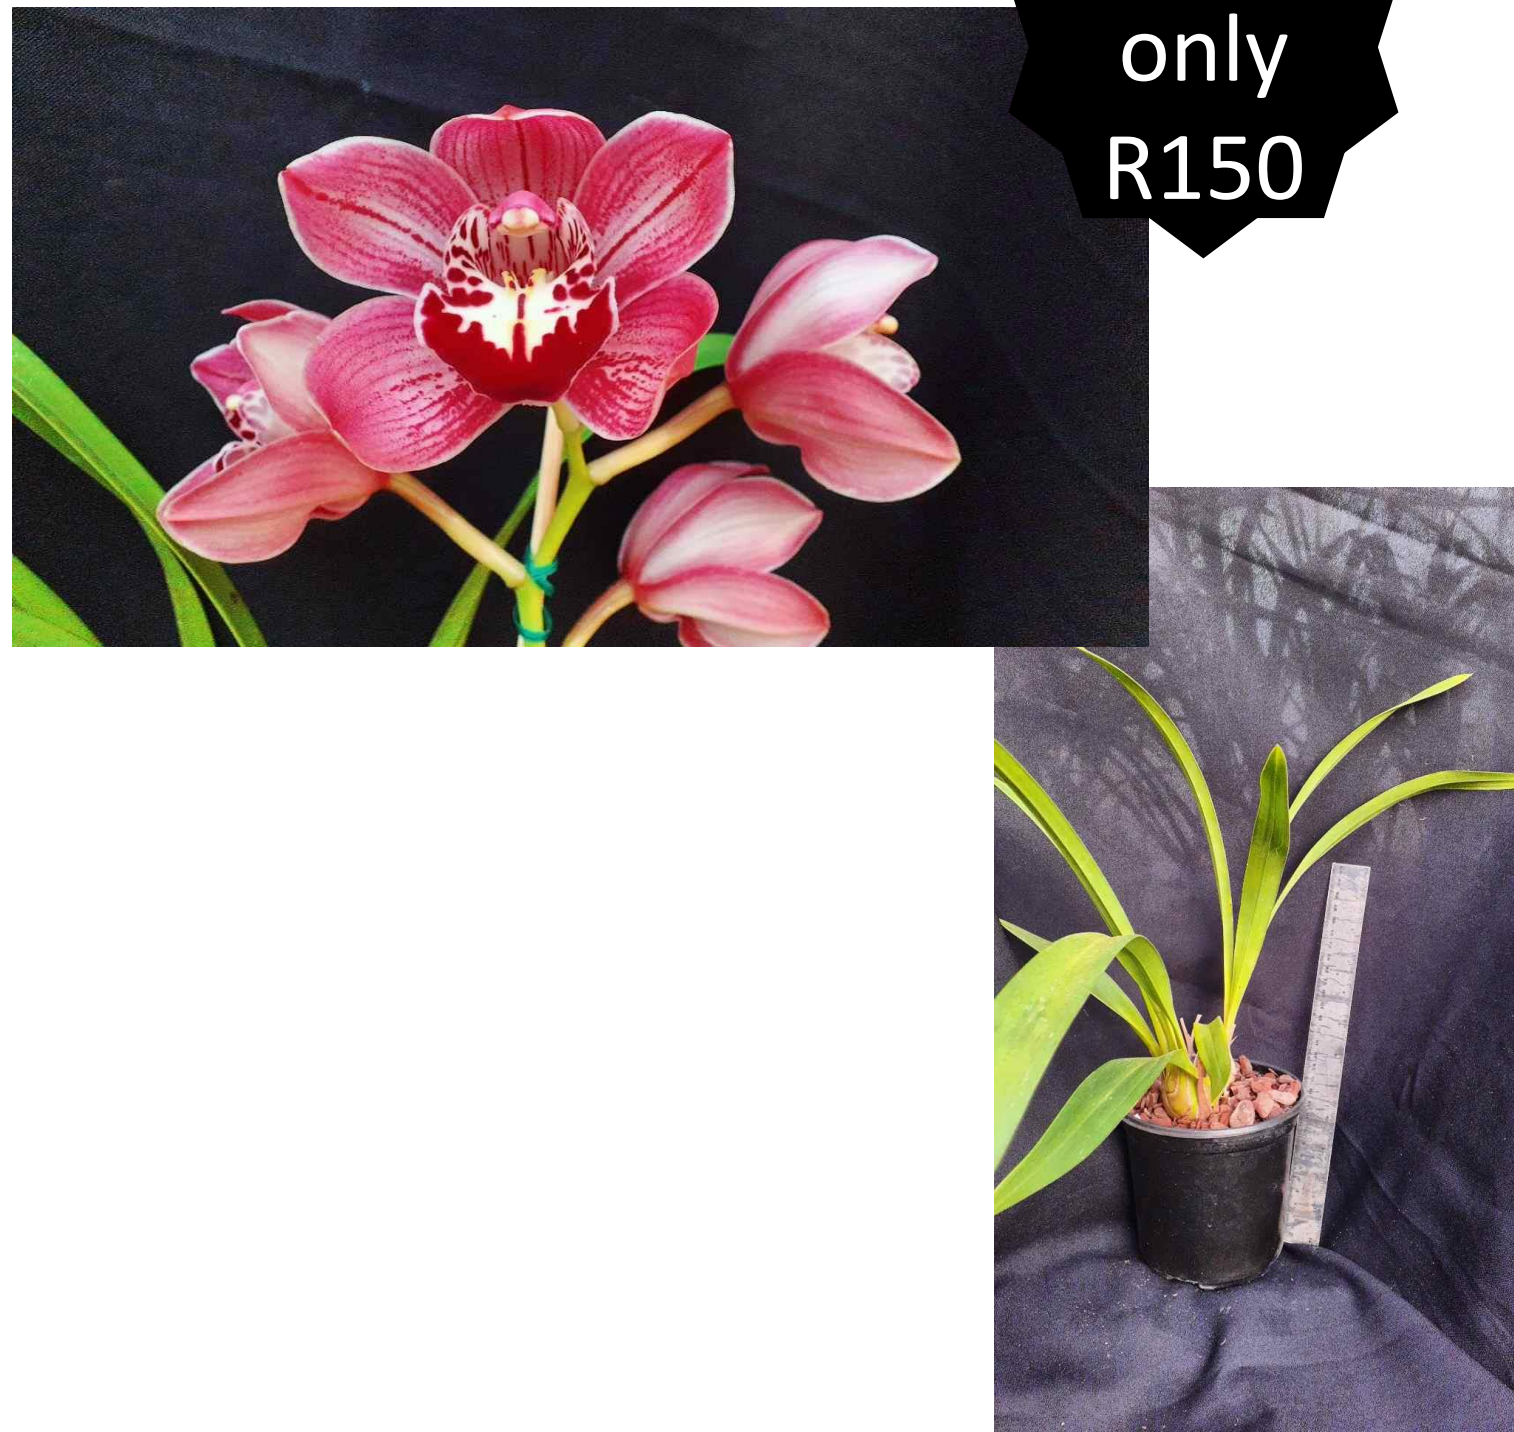

OS1907 Cym. Cape Inferno x Finger of Suspicion

Expect dark to light pink with some spotting with a striking red lip.
Pics. Actual parent First flowering
3-4 growths , flowering size ,15cmpot , R195

Now
only
R150