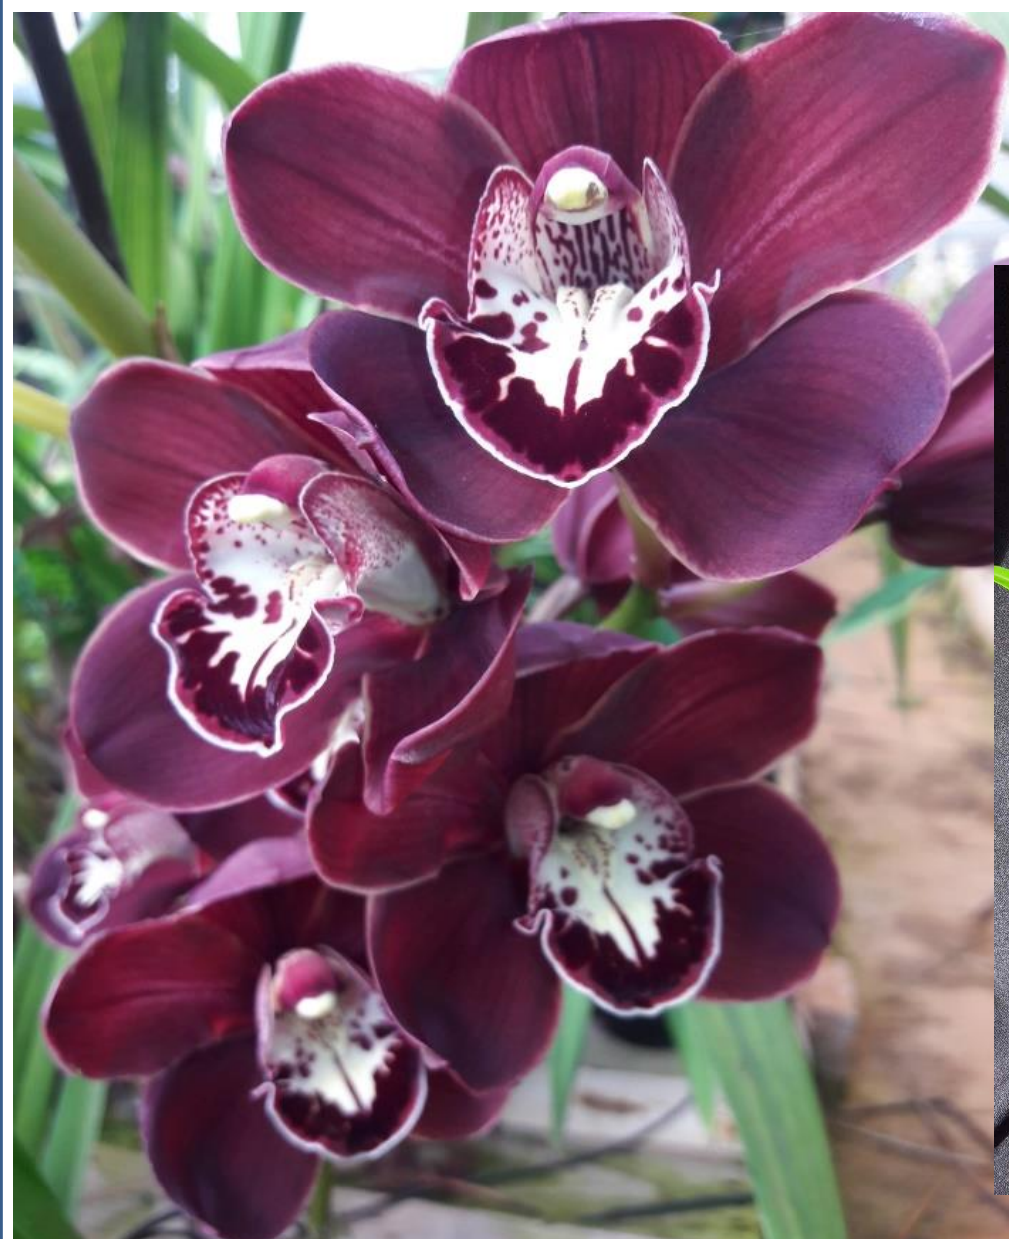

OS2127 Cym. Ruby Flame 'Nice' x Choc Nut Well shapped dark ruby intermediates 12 month old, 2 years to flower ,9cmpot , R80

**Now
only
R50**