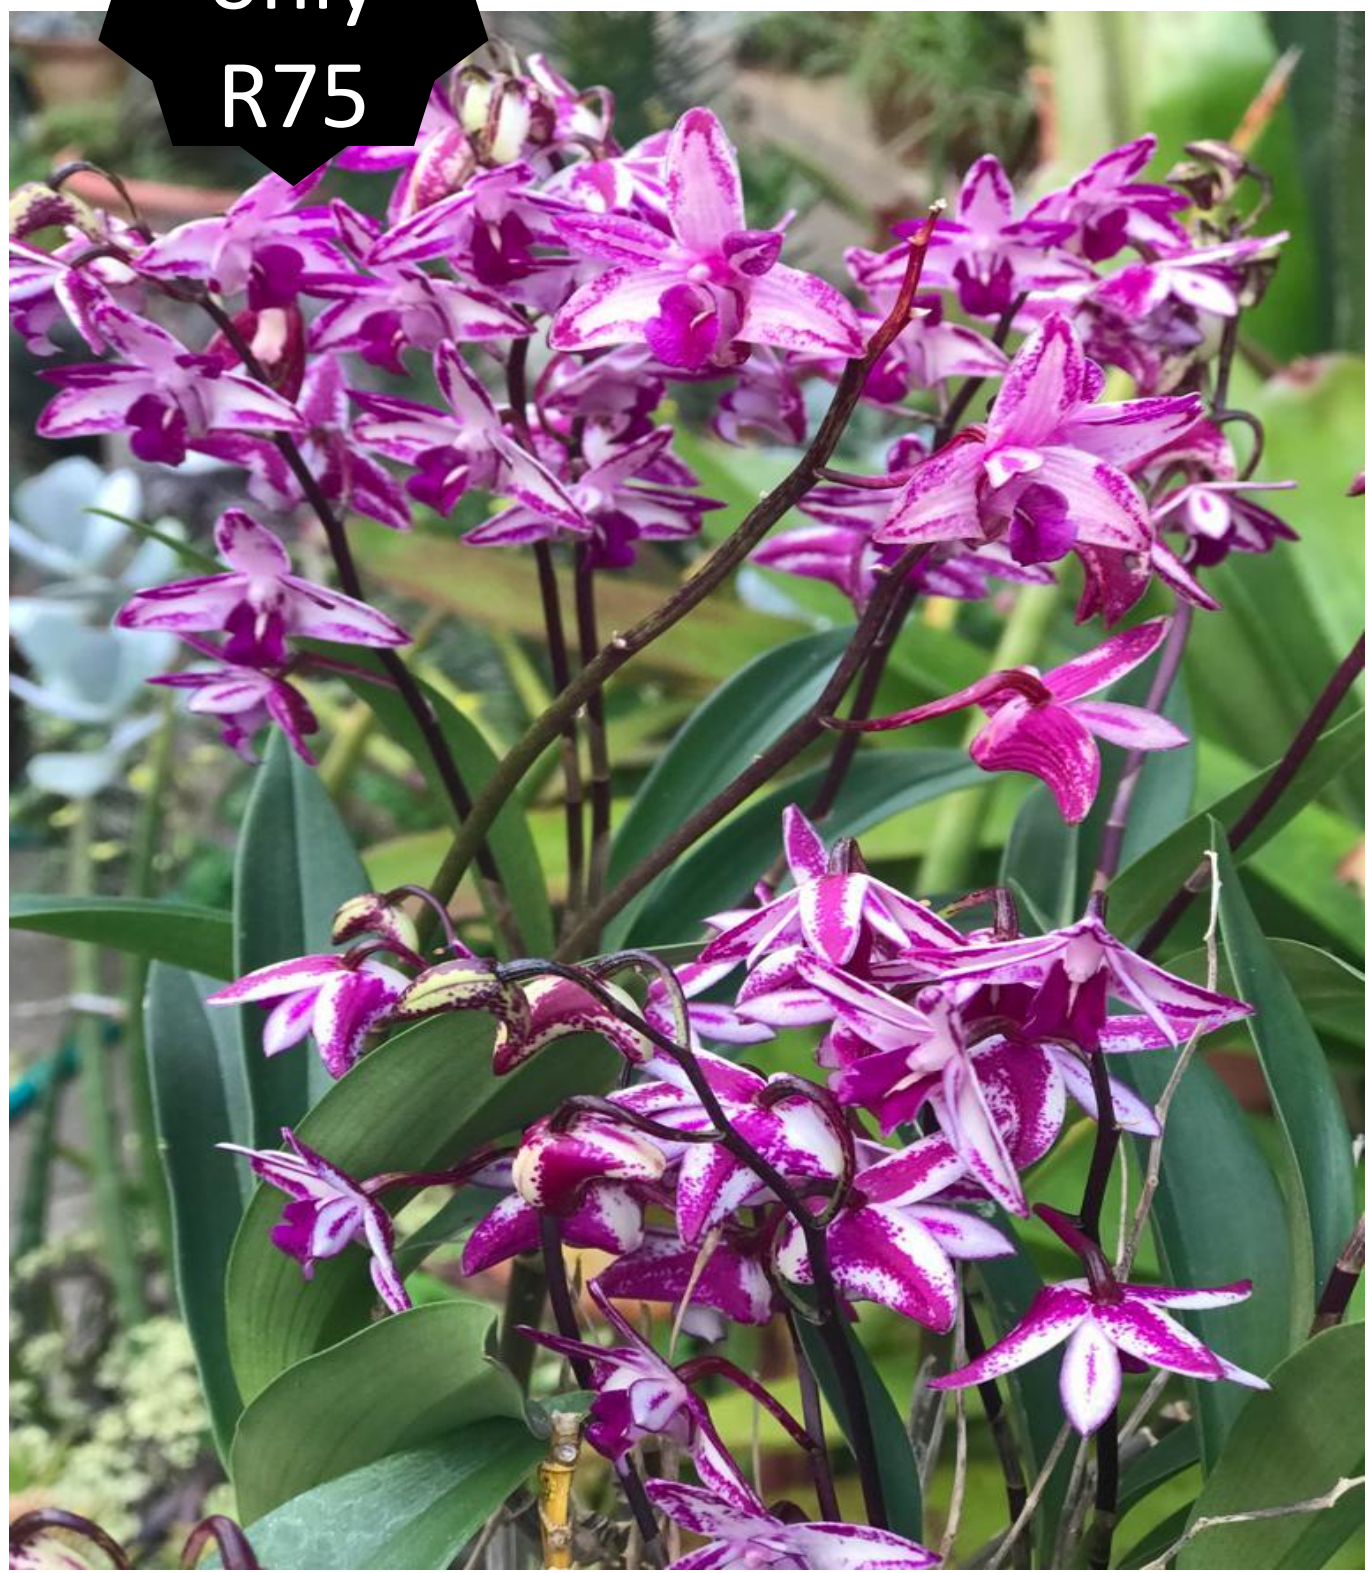

Cattleya purpurata alba

R80 Available in 9cm pot 2-3 years to flower

**Now
only
R60**

OS2141 Lc. Good Days 90'S x Rhyncattleanthe Petit Carnival
R70 Available in 9cm pot 2-3 years to flower

Now only R50

OS2142 Laelia anceps v. Lineata 'Eleanor' x self
R80 Available in 9cm pot 2-3 years to flower

Now only R50

OS2146 Den. King Zip x Den. Speciosum
R100 Available in 9cm pot 1-2 years to flower

Now only R75

OS2147 Den. King Zip x Den. Brengle
R100 Available in 9cm pot 1-2 years to flower

Now only R75

OM05 Dendrobium King Zip
Miniature dendrobium with splash petals.
R100 Available in 9cm pot 1-2 years to flower

Now only R75

OS2204 Dendrobium loddigesii x Angel Lake
Miniature dendrobium
R90 Available in 7cm pot 1-2 years to flower

A miniature white dendrobium, flowers on and off through the year, easy to grow

R90 in 7.5cm pot 1 year to flower.

Now only R60

OS2143 Vanda Lucknow x sibling

Available in 7cm basket R130, Flowering size.