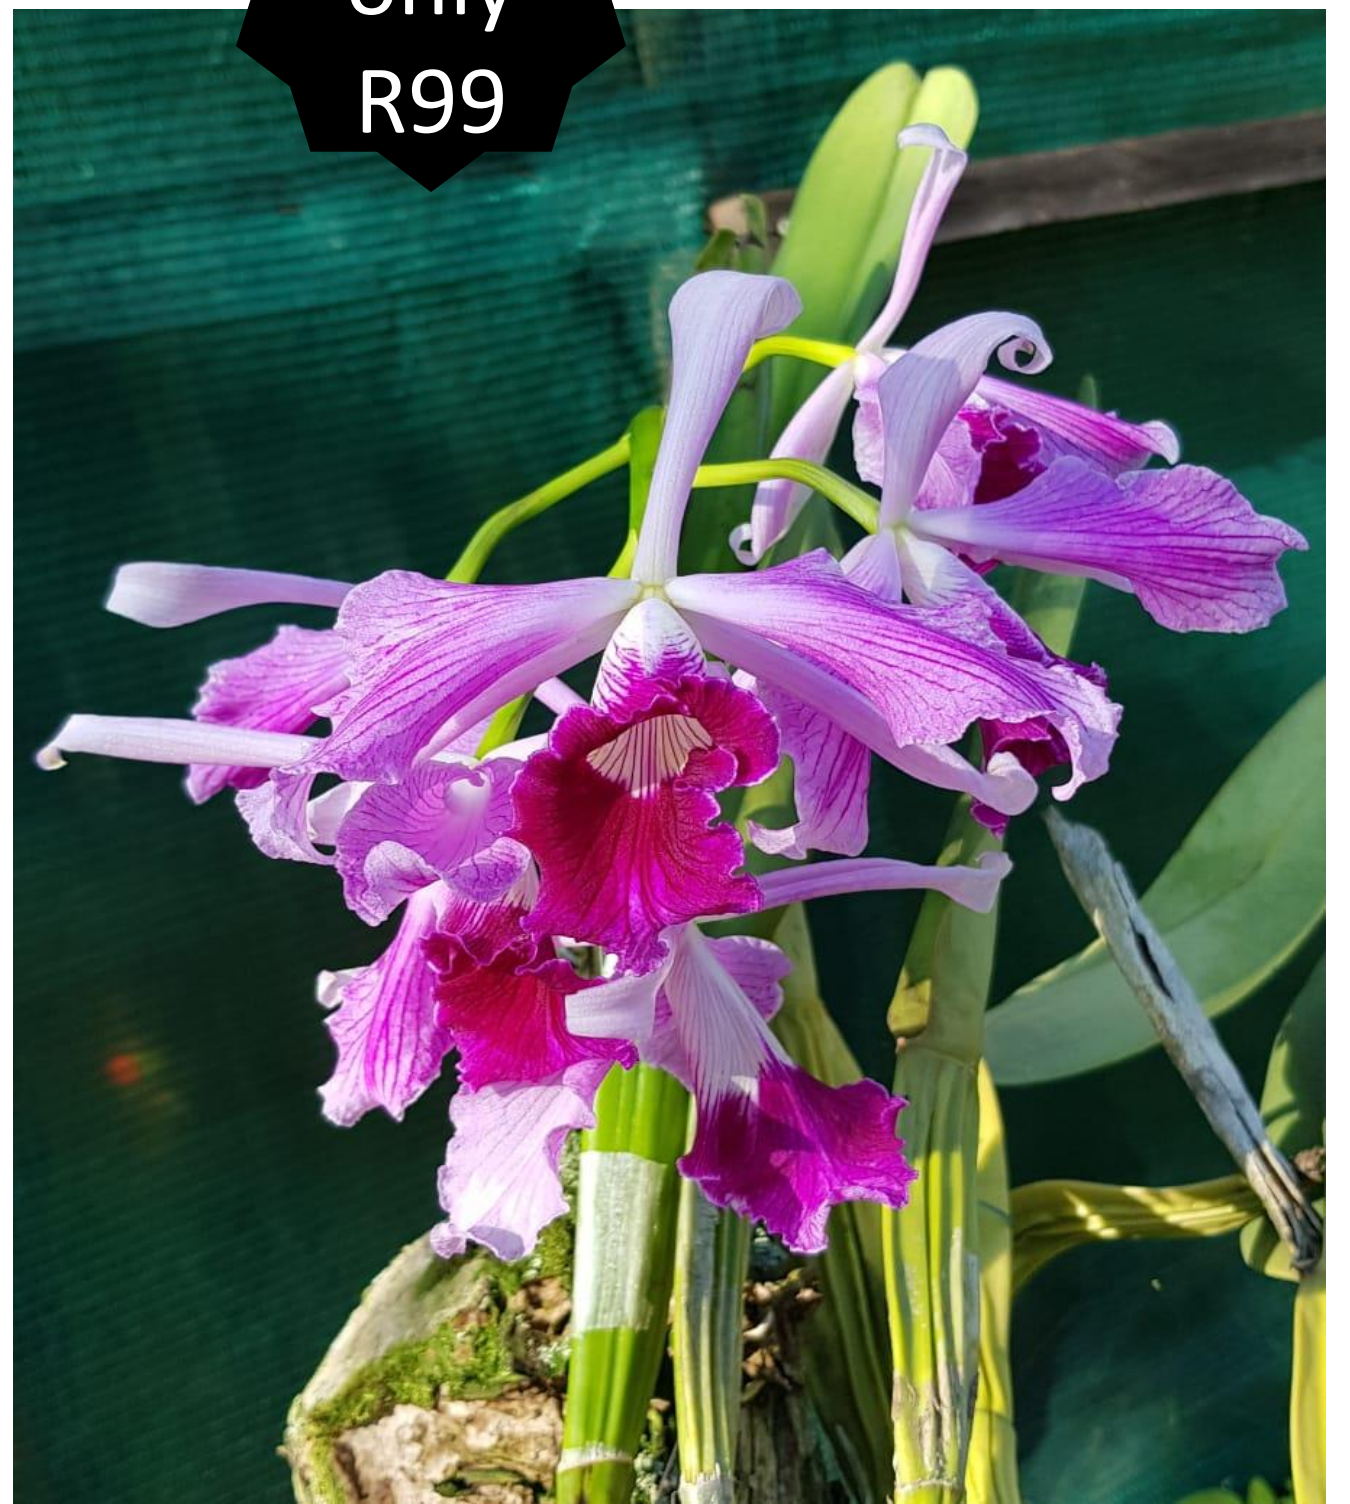

These will be compact , hardy with upright stems
R130 Established Anselia , 15-20cm high, 2-3 growths, near flowering,
12cm pot

Now
only
R99

**OS2133 Cattleya purpurata venosa 'Spitskop' x
Cattleya Pulcherrima 'Beach Valley Girl'**

BM/JOGA

R120 Available in 9cm pot 18 months old , 1-2
years to flower

**Now
only
R99**

**OS2132 Cattleya Pulcherrima 'Beach
Valley Girl' BM/JOGA x Cattleya purpurata
venosa 'Spitskop'**

R120 Available in 9cm pot 18 months old , 1-2
years to flower

**Now
only
R99**

OS2054 Laelia anceps x Splendid Spire

A cross between two hardy Laelia , suitable
for our door and mounting..

R120 Available in 9cm pot 18 months old ,1-
2 years to flower

**Now
only
R99**

Cattleya purpurata alba

R80 Available in 9cm pot 2-3 years to flower

**Now
only
R60**

OS2141 Lc. Good Days 90'S x Rhyncattleanthe Petit Carnival
R70 Available in 9cm pot 2-3 years to flower

Now only R50

OS2142 Laelia anceps v. Lineata 'Eleanor' x self
R80 Available in 9cm pot 2-3 years to flower